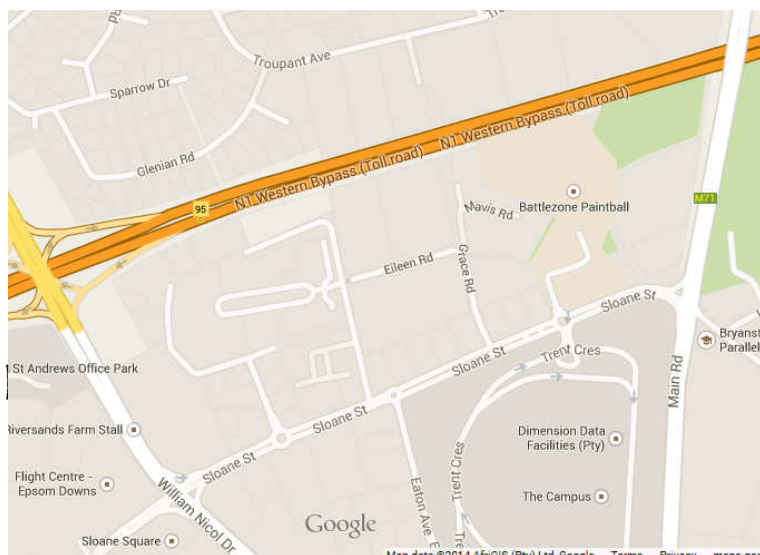

Bingo Orienteering

Bring shoes for walking or running. Enter on your own or as a group. You will receive a bingo sheet and a map of paintball on which control points are shown.

No compass required.

Where old shoes. (Paint Ball debris)

Where will it be held?

Battlezone Paintball: Off Sloane Road Bryanston. At the turning circle opposite The Campus, go north down the dirt road past the electrical substation to the parking lot.

Entry Fee

Map : Scale 1:800 drawn by Paul Wimberley 2014

Call me for more info

Planner : Sarah Wimberley

Controller: Paul Wimberley

mwtapa@mweb.co.za 082 550 7793

www.racorienteers.co.za