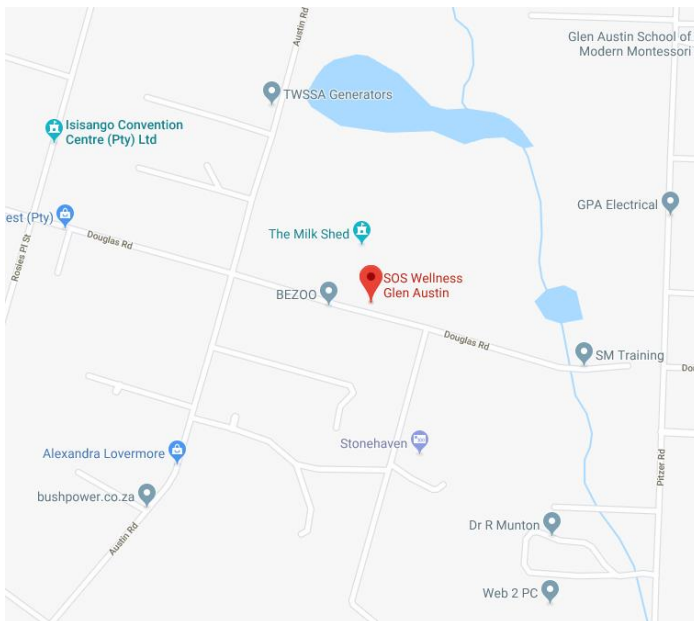

ORIENTEERING SCHOOLS LEAGUE 2020

Monday, 3 February 2020

De Vos Farm

13h30-16h30

TIMES

Courses open from 13h30. Participants can start when ready, after they have registered to collect their name tags and EMIT cards.

VENUE

De Vos Farm (SOS Wellness Glen Austin)

Address: 15 Douglas Rd, Glen Austin AH, Midrand, 1685

Parking: Parking for Busses on property entrance in Douglas Road

GPS Coordinates: -25.973751, 28.143519

Directions: From the Olifantsfontein Rd (R562) off-ramp of the N1, turn East towards Glen Austin. Turn immediately right onto R101 (old Jhb/ Pta Road). At the next traffic light turn left into George Road. Turn immediately right into Rosies Place. Go through the boom. Turn immediately left into Douglas Road. Go straight across Austin Road and follow signs for parking.