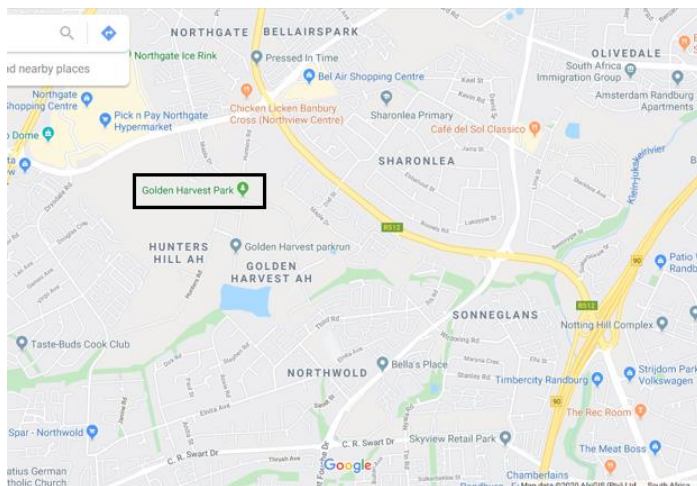

#### Golden Harvest Park

**Address:** 1st Rd, Hunters Hill A. H., Randburg, 2194

**Parking:** Please park as directed

**GPS Coordinates:** -26.065968, 27.954049

#### Directions:

From N1, take the Malibongwe drive exit (R512) and head northwest. Proceed downhill and through one robot intersection. Go straight and head up the hill. At the next major robot intersection (approximately 2km from the N1) turn left into Oleivenhout Avenue.

After 300 metres turn left at robot into Maple Drive. Follow Maple as it bends round to the right and into the park.