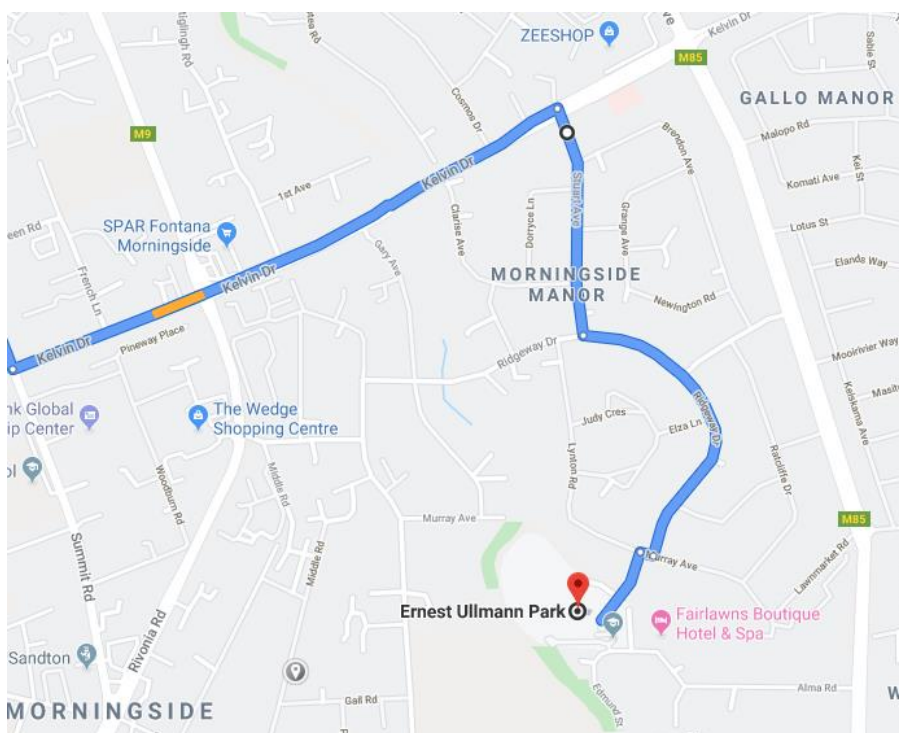

ORIENTEERING SCHOOLS LEAGUE 2020

Monday, 27 January 2020

Ernest Ullmann Park

13h30-16h30

TIMES

Courses open from 13h30. Participants can start when ready, after they have registered to collect their name tags and EMIT cards.

COURSES

There are four courses; one course for each age group – Junior boys (JB), Junior girls (JG), Senior boys (SB) and Senior girls (SG). Primary school pupils will also be completing Junior courses and may go out in pairs. Course lengths range between 1.5km and 2.5km for Juniors and Seniors respectively.

VENUE

Ernest Ullmann Park Recreation Centre

Address:

Ernest Ullmann Park, 1 Minto Rd, Morningside, Sandton, 2057

Parking: Bus parking on the open area on the left as you enter the park off Minto Road. Parking for cars further inside Recreation Centre.

GPS Coordinates:

26.078575° S, 28.074003° E

Directions: From Kelvin Drive turn into Stuart Ave then left at the T Junction into Ridgeway Drive. Follow that road, going through the boom until a T junction at Murray. Turn right into Murray and then Minto is immediately left.