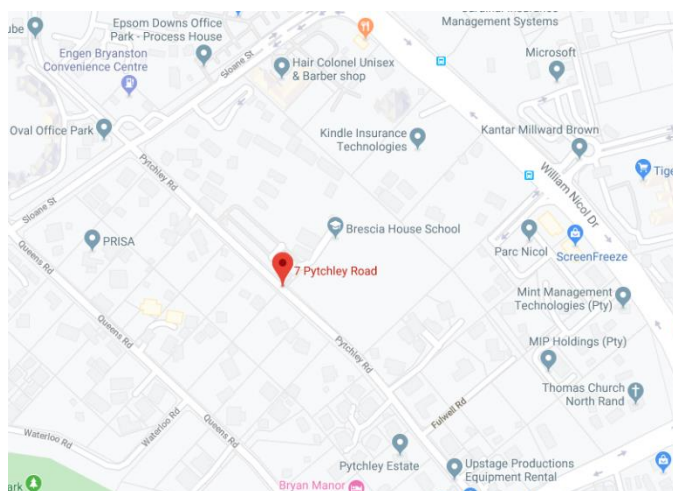

ORIENTEERING SCHOOLS LEAGUE 2020

Monday, 2 March 2020

Brescia House School

13h30-16h30

TIMES

Courses open from 13h30. Participants can start when ready, after they have registered to collect their name tags and EMIT cards.

VENUE

Brescia House School

Address: 7 Pytchley Road, Bryanston, Sandton, 2191

Parking: Busses need to please park at the Pytchley Street entrance.

GPS Coordinates: 26.0455° S, 28.0156° E

Do not part in the Sloane gate entrance

Directions:

From N1, take the William Nicol exit (R511) and head south. At the first set of traffic lights after you have left the freeway interchange turn right into Sloane Street. Proceed down Sloane (go past the Sloane entrance to the school) until the first traffic light. Turn left into Pytchley Road. The entrance to the school 100 m along Pytchley on the left .