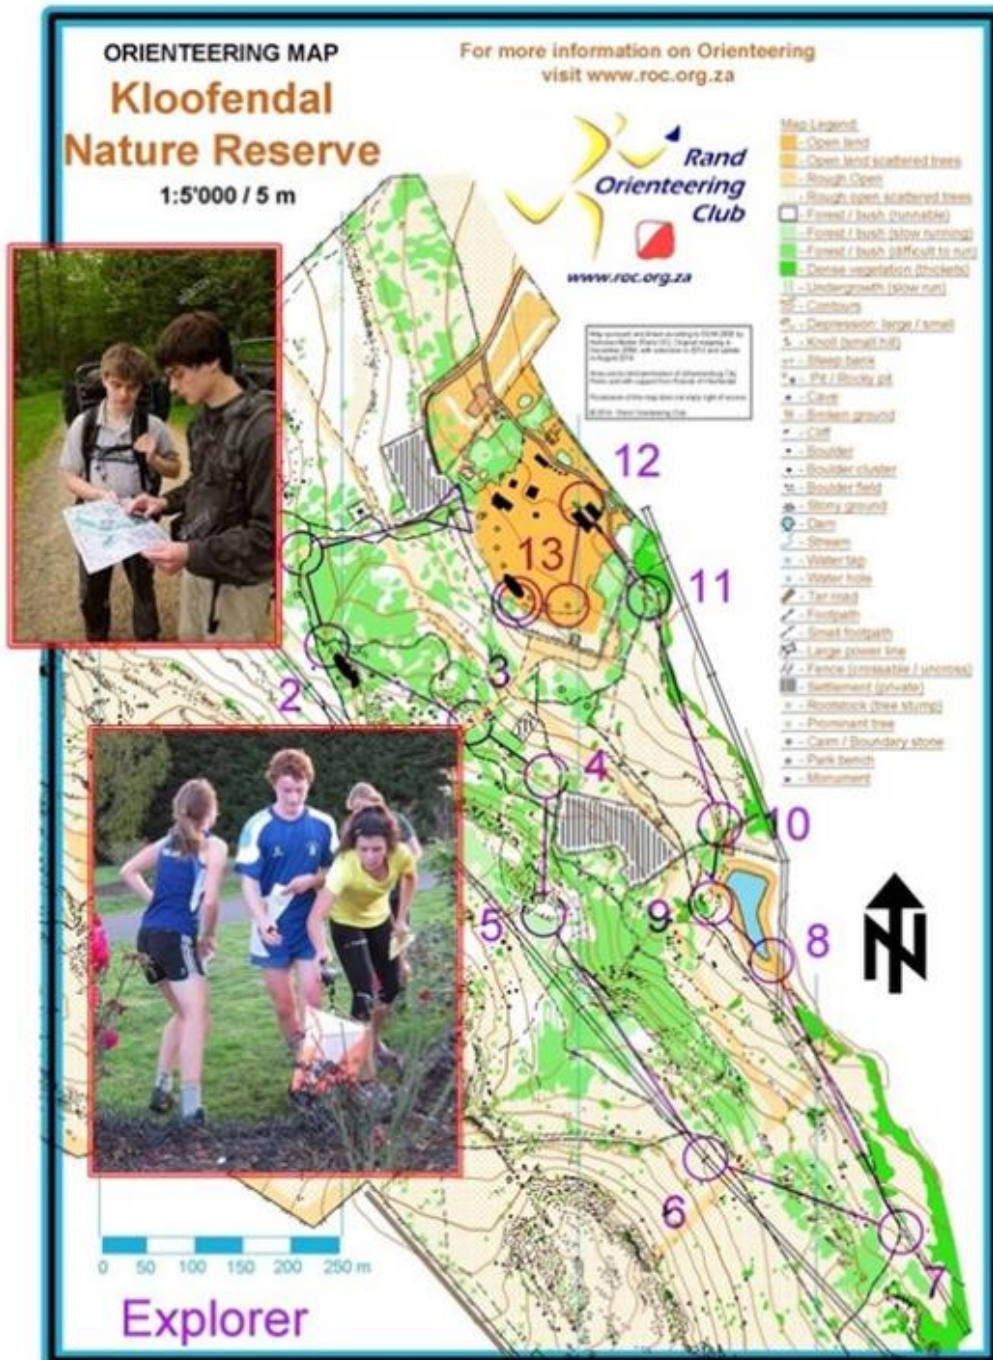

COME AND TRY ORIENTEERING IN KLOOFENDAL NATURE RESERVE!

SATURDAY 16TH OCTOBER, 8H30 – 12H00

All ages and groups are welcome.

R90 adults, pensioners R70, children R50, maps R15

More info. at cell 079-693-5608

You will follow a course by visiting several control points in order, with the help of a map and (optional) compass. There will be three courses, an easy course, mostly along paths as is shown here, a runners' course & a small kiddies' course.

Bookings www.kloofendalfriends.org.za/events or www.quicket Kloofendal

Bookings close on Thursday 14th October midnight.

KLOOFENDAL ORIENTEERING EVENT PROGRAMME

Registration: 8h30- 9h30

Briefing: 9h00 & 9h30

Starts: 9h00 – 10h30

Participants must report to the Finish when course is done

Courses close at 12h00

Results will be posted on www.kloofendalfriends.org.za

Other orienteering events are posted on www.orienter.co.za