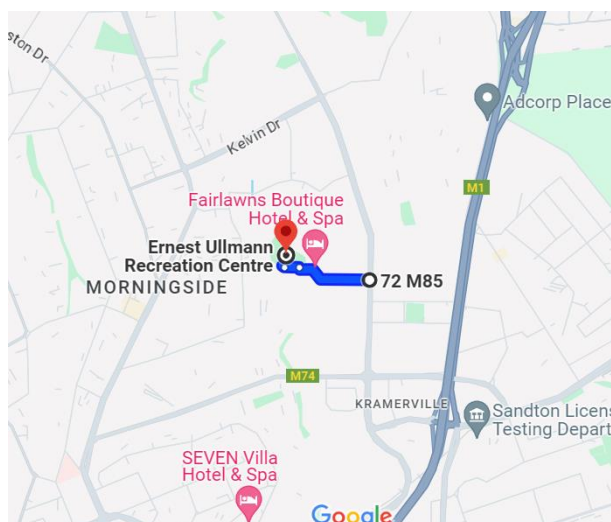

### VENUE

#### Ernest Ullmann Park

**Address:** Alma Road, Morningside, Sandton

**GPS Coordinates:** 26° 4'46.60"S, 28° 4'25.60"E

**Directions:** from the Western Bypass, take the Rivonia offramp and go along Witkoppen Road in an Easterly direction. Turn right into Bowling Avenue driving in an Southerly direction. Travel for 4.85km and turn right at the robot, into Alma Road. Go 600m down Alma Road to the entrance to the park. Note there is NO PARKING inside the park grounds. Use public roadside parking on Alma Road.